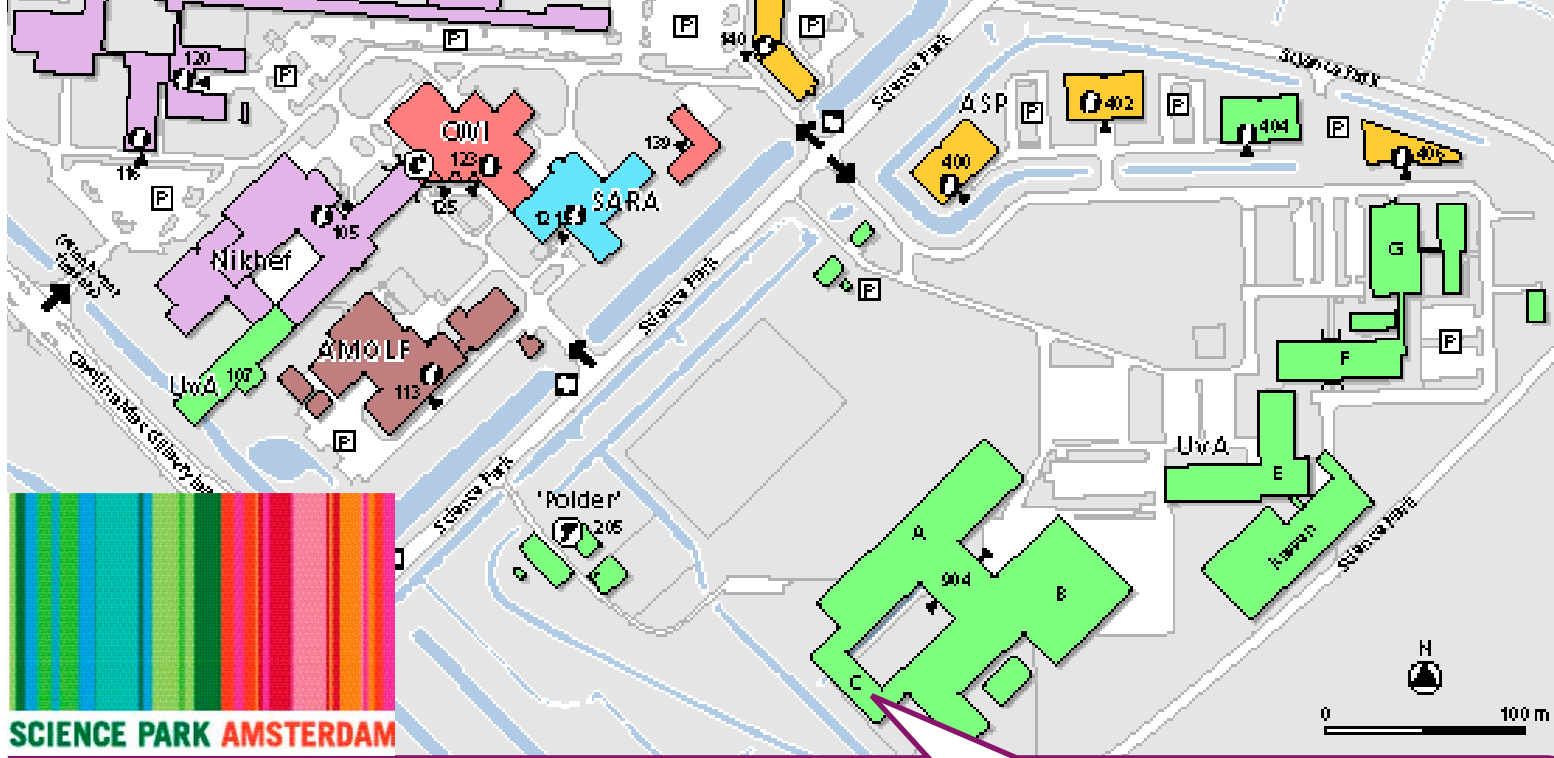

UNIVERSITY OF AMSTERDAM

New address

Institute for Logic, Language and Computation

SCIENCE PARK 904

SCIENCE PARK AMSTERDAM

Change of
address per
May 15, 2009

Institute for Logic, Language and Computation | University of Amsterdam

Visiting address

Postal address

Science Park 904
1098 XH Amsterdam
The Netherlands

P.O. Box 94242
1090 GE Amsterdam
The Netherlands

Tel: +31 (0)20-525 6051 E-mail: illc@uva.nl www: www.illc.uva.nl